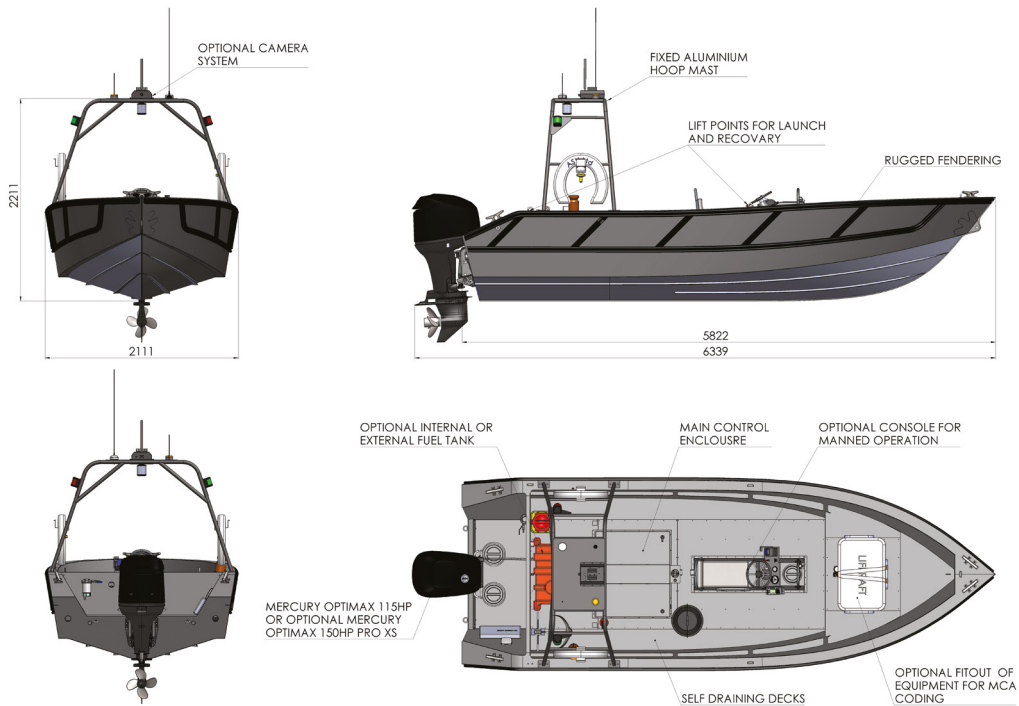

The C-Target 6 can be used as a direct fire target or as a tow boat for inflatable targets. The vehicle can be customised to resemble specific craft and is configurable between manned and unmanned modes.

KEY FEATURES

- Highly survivable and repairable aluminium hull
- Wide range of optional visual, radar & thermal enhancements
- Optional console and seating module for conventional manned use
- Remote operation through direct control or programmable console
- Can operate individually or as part of a swarm
- Operated using ASView-T Control System
- Can be customised to resemble specific craft and configured as a low cost ASV with the addition of upgraded cameras and control functionality

C-Target 6

TECHNICAL SPECIFICATIONS

C-Target 6	
Length	6.5m
Beam	2.1m
Height	2.3m
Draft	0.3m
Weight	~1200kg
Propulsion	125hp or 150hp
Diesel IB option	Yes
Speed	35 knots
Fuel Capacity	180 litres
Control	ASView-T direct or automated control
Communications	UHF, 10km+
Options	Single boat or multi-boat, visual, radar and thermal enhancements, real time video link and missed distance indicators (MDI).